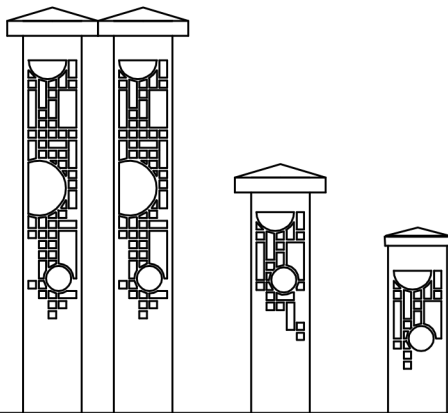

## 6x6 Series:

6x6x3/16" structural steel tube

- Price Group by each design
- Custom heights available

6'-6"

### Tree Design

Premium Price Group

## Standard Sizes:

6x6x80" Obelisk

6x6x42" Bollard

6x6x26" Mini Bollard

6x6x19" Grande Beacon

Options not shown:

6x6x32" and 6x6x13"

### Waterlilies Design, 2 unique sides

Premium Price Group