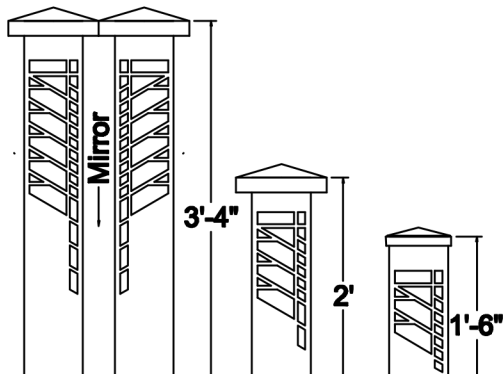

6x6 Series:

6x6x3/16" structural steel tube

- Price Group by each design
- Custom heights available

6'-6"

Tree Design

Premium Price Group