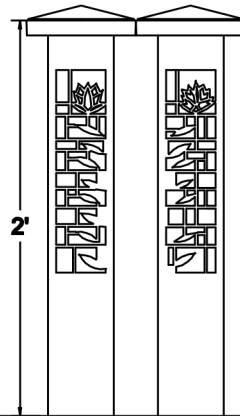

4x4 Series:

4x4x1/8 inch structural steel tube

- Price Group by each design
- Std Price + 15% = Premium Price
- See Galleries page for design photos

LIGHTHOUSE
OUTDOOR LIGHTING

Standard Sizes:

- 4x4x37" Bollard
- 4x4x25" Grande Path
- 4x4x17" Path Light

FLW Tree

Premium Price Group
- Design mirrored

FLW Circles

Premium Price Group

6" cast iron cap

3'

4"

FLW Waterlilies

Premium Price Group
- 2 unique sides

2'

1'-4"