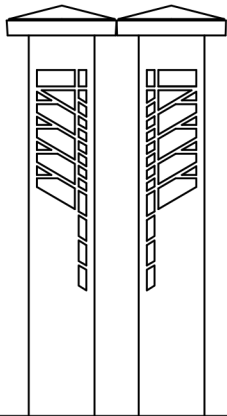

4x4 Series:

4x4x1/8 inch structural steel tube

- Price Group by each design
- Std Price + 15% = Premium Price
- See Galleries page for design photos

LIGHTHOUSE
OUTDOOR LIGHTING

Standard Sizes:

- 4x4x37" Bollard
- 4x4x25" Grande Path
- 4x4x17" Path Light

FLW Tree

Premium Price Group
- Design mirrored

FLW Circles

Premium Price Group

6" cast iron cap

3'

4"

FLW Waterlilies

Premium Price Group
- 2 unique sides

2'

1'-4"